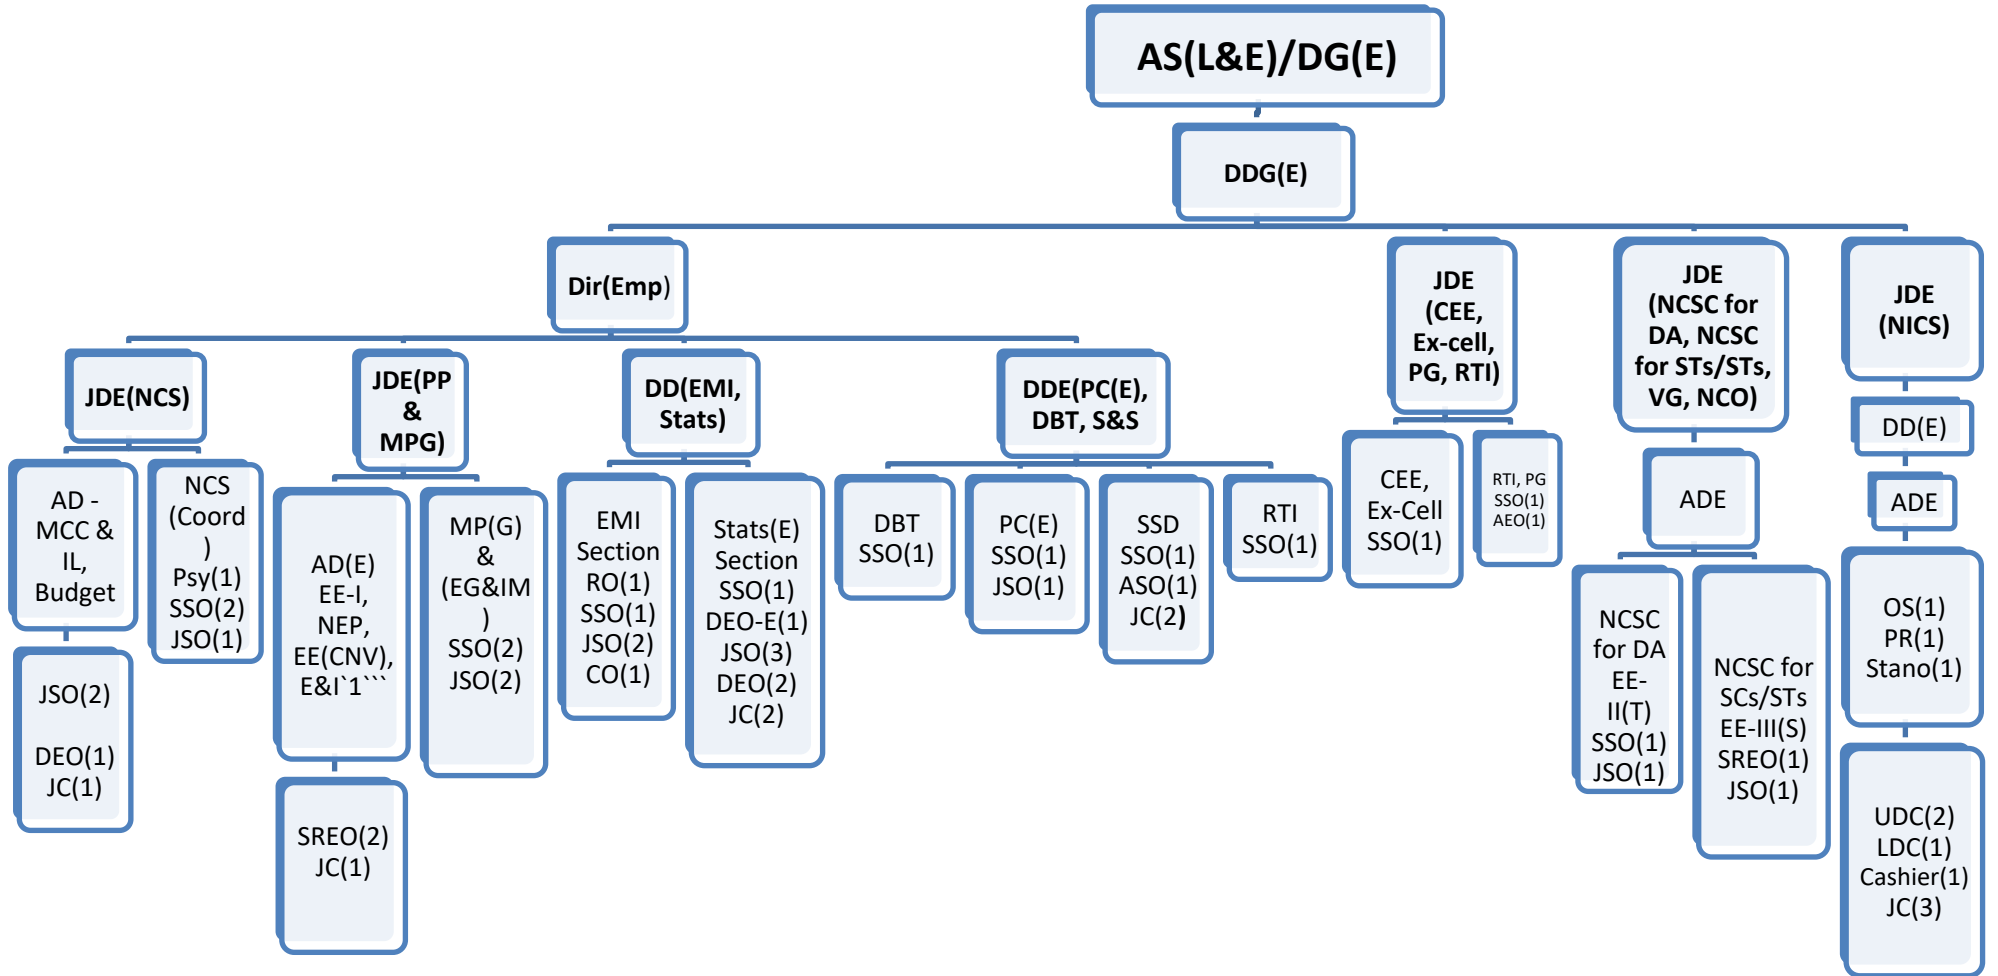

Directorate General of Employment (Employment Wing)

**Directorate General of Employment (Secretariat Wing)**

Director General (Employment)

DDG(E)

PPS

DS(Admin)

Steno

US

**Adm-II**

- SO(1)
- ASO(1)
- JSO(1)
- Junior Computer(1)

**Adm-III**

- SO(1)
- ASO(2)

**EE-III**

- SO(I/C)
- SSA(1)
- JSO(2)

**Coordination**

- SO(Vacant)
- ASO(1)
- SSA(1)

US

**Adm-I**

- SO(Vacant)
- ASO(3)
- DEO(1)

**VFTA**

- SO(Vacant)
- ASO(1)

**Budget & Parliament**

- SO(Vacant)
- ASO(1)

**Cash Section**

- DDO
- ASO(3)

**Central Registry**

- SO(I/C)
- ASO(1)
- MTS(3)

US

**EE-II**

- SO(Vacant)
- ASO(1)
- JSO(2)
- Junior Computer(1)

**Hindi Section**

- AD(OL)
- Senior Translator(1)
- Junior Translator(1)